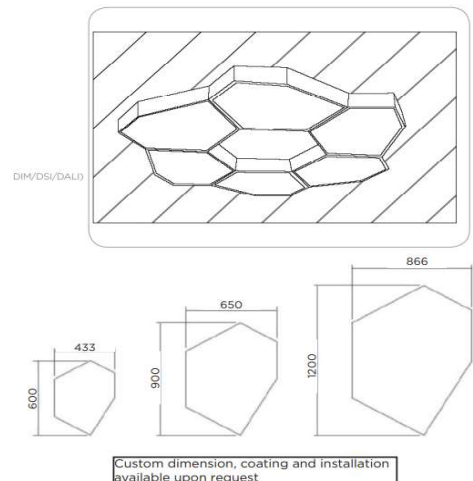

Dimension diagram